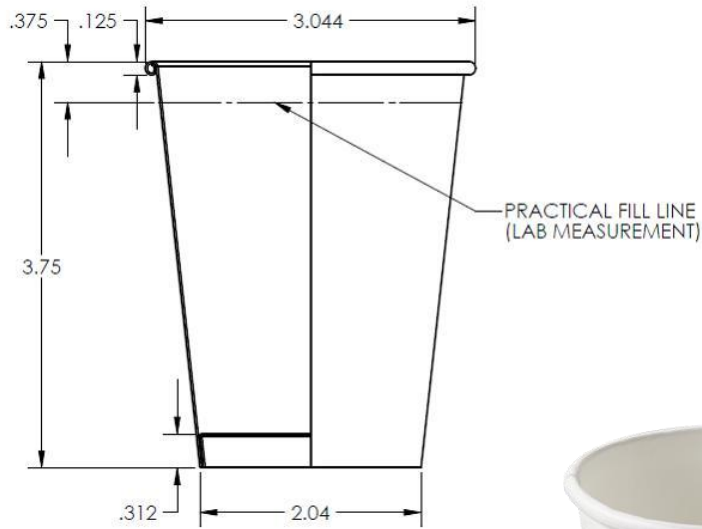

8 oz. Hot Paper Cup

Features

- Hot cups are coated on the interior with a single layer poly film to make them optimal for single serve hot beverage applications
- Our paper hot cups are available in stock designs or can be customer printed to your particular needs.

PRODUCT CODE.....8HDC
BRAND.....Maui Cup
COMPATIBLE LIDS.....8HG, 8HT

SPECIFICATIONS

Material.....Paper Board
 Pack Count.....1,000 (20/50)
 Case Weight..... 20.5 lbs
 Case Dimensions.....15.57" x 12.57" x 19.827"
 Case Cube.....2.25
 Cases per Pallet.....45

VOLUME

Practical Fill.....8.0 oz
 Flush Fill.....9.29 oz

52585 Dequindre Road
 Rochester, MI 48308

Phone 248-652-0557
 Toll Free 800-Letica-1
 Fax 248-608-2092
 letica.com

Coast to Coast
 Manufacturing Capabilities