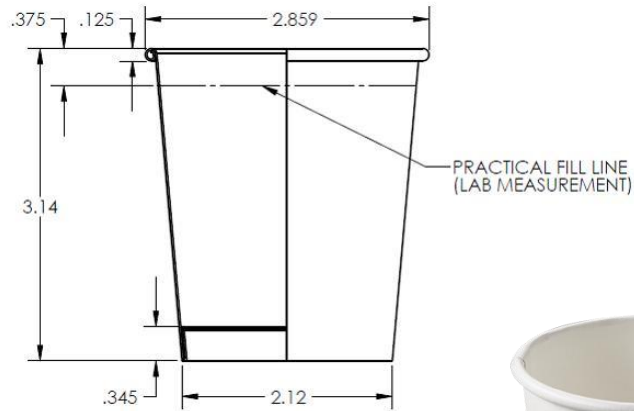

6 oz. Hot Paper Cup

Features

- Hot cups are coated on the interior with a single layer poly film to make them optimal for single serve hot beverage applications.
- Our paper hot cups are available in stock designs or can be customer printed to your particular needs.
- Insulated Sleeves also available to compliment our Hot Cup offerings.

PRODUCT CODE.....6HDC
BRAND.....Maui Cup
COMPATIBLE LIDS.....6HT

SPECIFICATIONS

Material.....Paper Board
Pack Count.....1000 (20/50)
Case Weight.....18.1 lbs
Case Dimensions.....14.633" x 11.695" x 20.703"
Case Cub.....2.05
Cases Per Pallet.....40

VOLUME

Practical Fill.....6.0 oz.
Flush Fill.....7.19 oz

52585 Dequindre Road
Rochester, MI 48308

Phone 248-652-0557
Toll Free 800-Letica-1
Fax 248-608-2092
letica.com

Coast to Coast
Manufacturing Capabilities

The above information is general sales material only. LETICA MAKES NO WARRANTIES HEREIN, EXPRESS OR IMPLIED, INCLUDING THE WARRANTY OF MERCHANTABILITY OR FITNESS FOR A PARTICULAR USE OR PURPOSE. As Letica continues to improve its products and processes, Letica reserve the right to alter or modify any product and/or specification at any time without notice or obligation. Please contact your Letica sales representative to ensure you have the most recent product information.