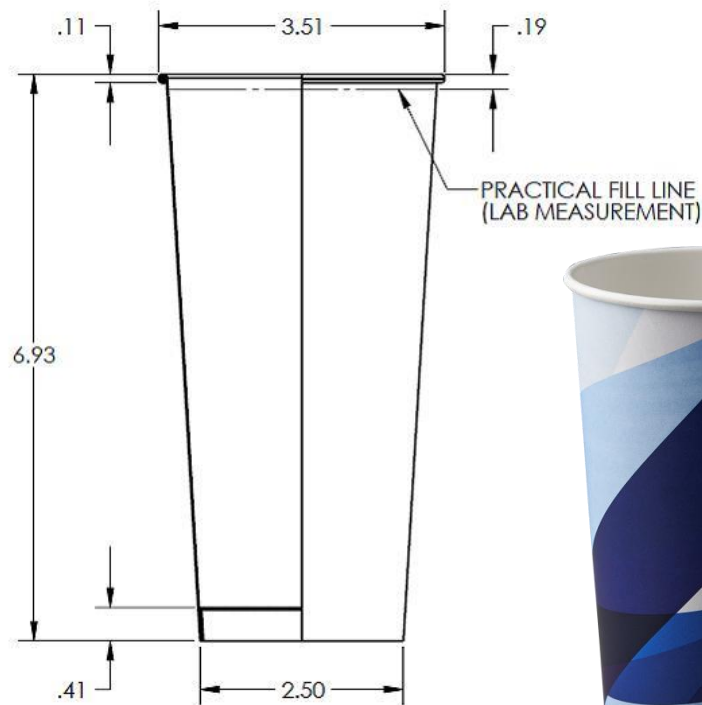

24 oz. Cold Paper Cup - Tall

Features

- Double poly-coated (both interior and exterior surfaces) with a polyethylene plastic film that keeps liquids in reinforces material to resist sweating.
- Our paper cold cups are available in stock designs or can be customer printed to your particular needs.

PRODUCT CODE.....24PCT
BRAND.....Maui Cup
COMPATIBLE LIDS.....TOC, 16SL, 16CL, 16DL

SPECIFICATIONS

Materials.....Paper Board
 Pack Count.....1,000(20/50)
 Case Weight.....37.9 lbs
 Case Dimensions.....N/A
 Case Cube.....4.22
 Cases per Pallet.....18

VOLUME

Practical Fill.....24 oz.
 Flush Fill.....24.2 oz.

52585 Dequindre Road
 Rochester, MI 48308

Phone 248-652-0557
 Toll Free 800-Letica-1
 Fax 248-608-2092
 letica.com

Coast to Coast
 Manufacturing Capabilities