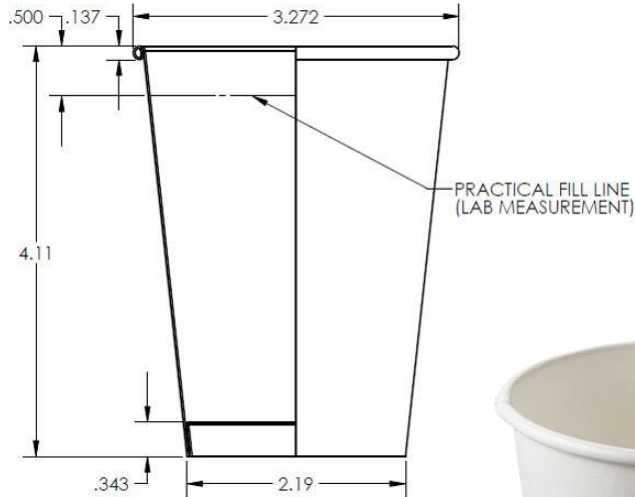

10 oz. Hot Paper Cup

Features

- Hot cups are coated on the interior with a single layer poly film to make them optimal for single serve hot beverage applications
- Our paper hot cups are available in stock designs or can be customer printed to your particular needs.

PRODUCT CODE.....10HDC
BRAND.....Maui Cup
COMPATIBLE LIDS.....10HT

SPECIFICATIONS

Materials.....Paperboard
Pack Count.....1,000 (20/50)
Case Weight.....24.1 lbs
Case Dimensions.....16.695" x 13.383" x 22.203
Case Cube.....2.87
Cases per Pallet.....32

VOLUME

Practical Fill.....10.0 oz
Flush Fill.....11.5 oz

The above information is general sales material only. LETICA MAKES NO WARRANTIES HEREIN, EXPRESS OR IMPLIED, INCLUDING THE WARRANTY OF MERCHANTABILITY OR FITNESS FOR A PARTICULAR USE OR PURPOSE. As Letica continues to improve its products and processes, Letica reserve the right to alter or modify any product and/or specification at any time without notice or obligation. Please contact your Letica sales representative to ensure you have the most recent product information.

52585 Dequindre Road
Rochester, MI 48308

Phone 248-652-0557
Toll Free 800-Letica-1
Fax 248-608-2092
letica.com

Coast to Coast
Manufacturing Capabilities